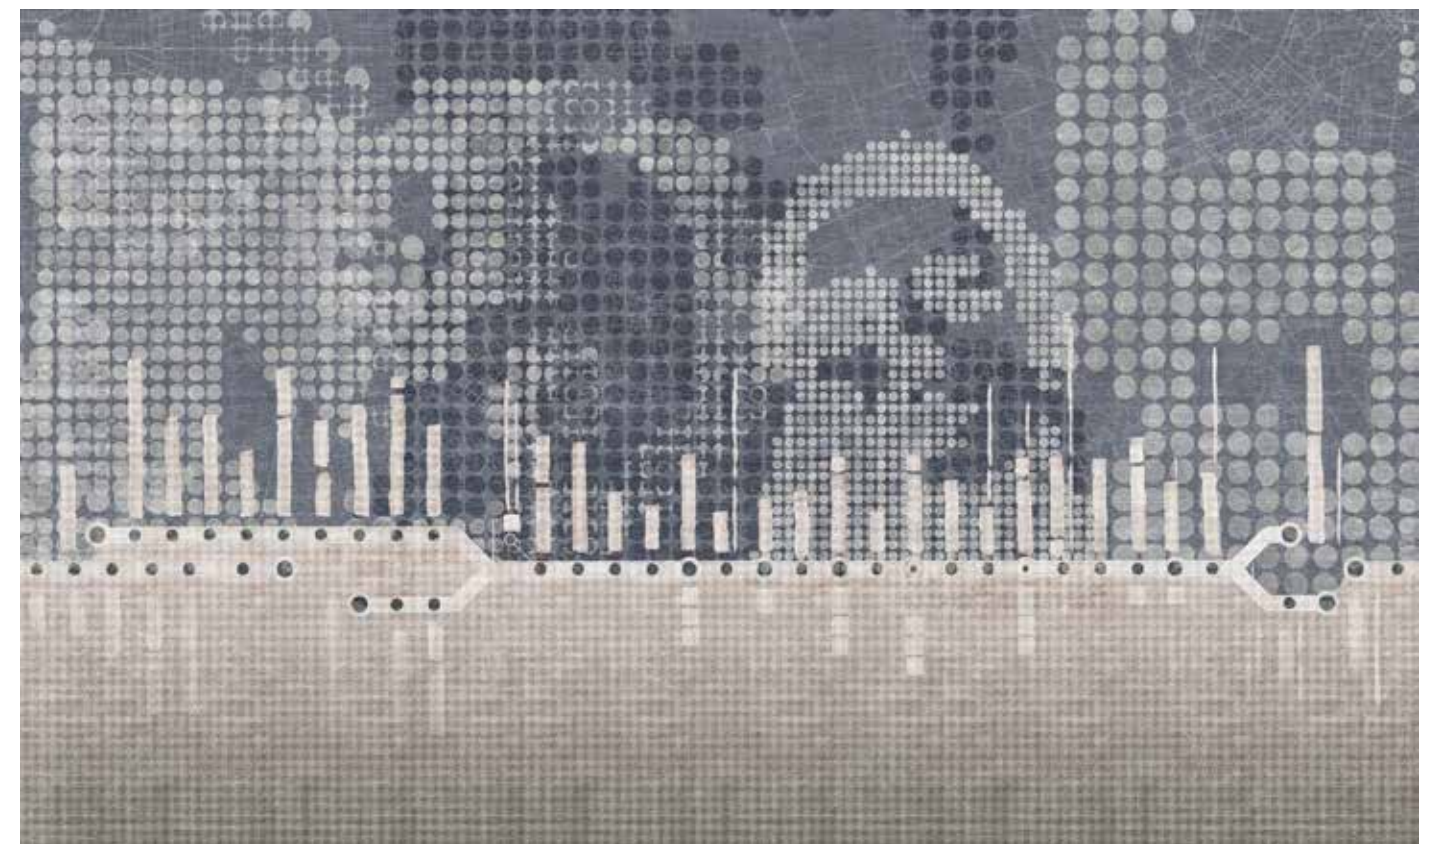

78442-8 (Denim Stone Washed)

78442-9 (Denim Backside)