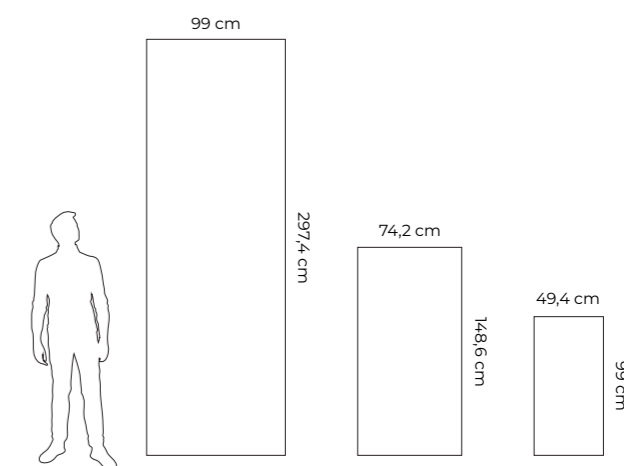

ULTRALIGHT

Consigliato per finitura 3D • Recommended for 3D finish. • Recomendado para acabado 3D. • Empfohlen für 3D Oberflächen.

I colori rappresentati in questo visual sono indicativi.
La rappresentazione a video e il prodotto reale possono essere leggermente differenti.

Colors in this visual preview are only indicative.
Rendering reproduction and real product could be slightly different.

Los colores reproducidos en esta presentación son orientativos. La representación en video y el producto real pueden presentar ligeras diferencias.

Die in dieser Visualisierung dargestellten Farben sind Richtwerte. In der Videodarstellung und Bemusterung könnten die Farben des Produktes geringfügig abweichen.